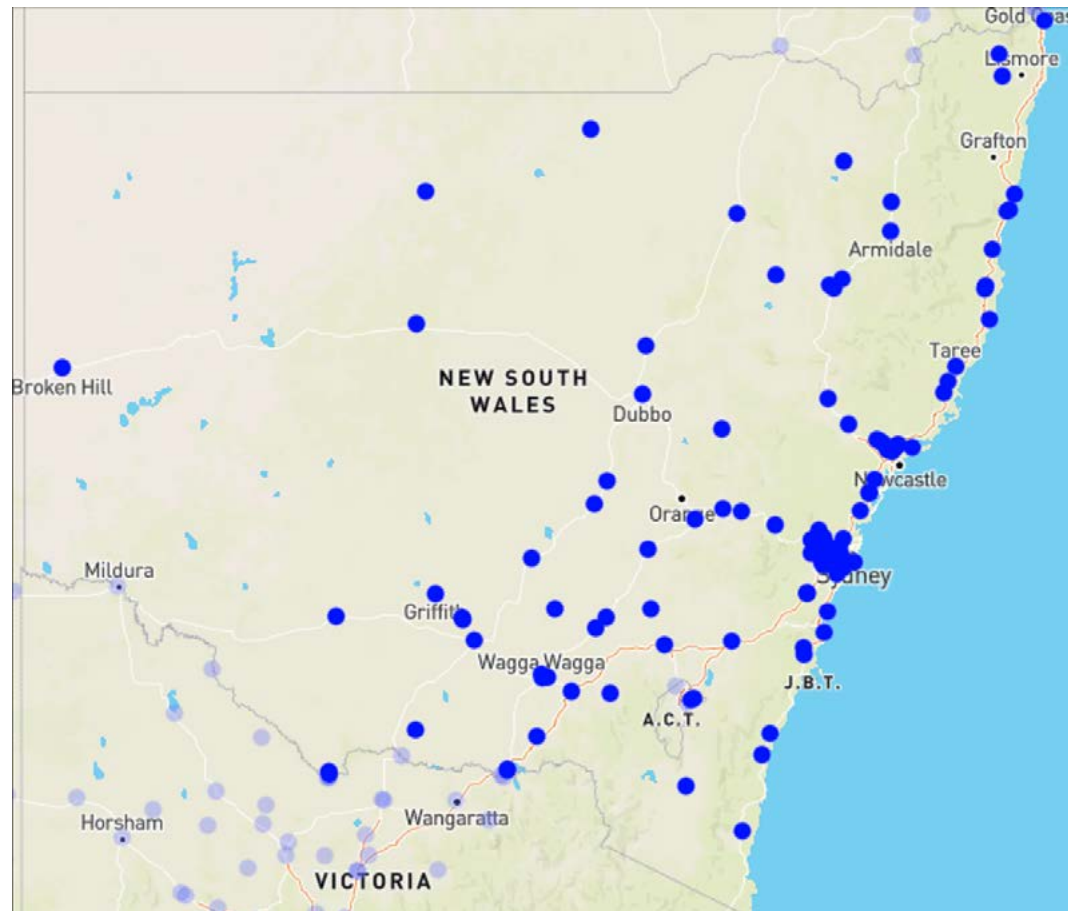

CONTENTS

1.0	AUSTRALIAN CAPITAL TERRITORY & NEW SOUTH WALES	4
1.1	NORTHERN TERRITORY & SOUTH AUSTRALIA	13
1.2	TASMANIA	17
1.3	QUEENSLAND	19
1.4	VICTORIA	26
1.5	WESTERN AUSTRALIA	32

ACT

NSW

LOCATION ID	LOCATION NAME	STATE	ADDRESS	PHONE	OPEN 24/7	24 HOUR OUTDOOR PAYMENT TERMINAL	FUEL PAY	ADBLUE PACK	ADBLUE BULK	CANOPY HEIGHT (M)	MAX TRUCK SIZE	PUMP TYPE	TRUCK PARKING	RESTAURANT	TAKEAWAY	DISABLED TOILET	TOILET	SHOWER	DRIVER LOUNGE
22050	HUME DIESEL STOP	ACT	TRALEE ST OFF THE MONARO HWY	1800 240 398			-			5.5				-	-	-	-	-	-
22546	KIPPAX HOLT	ACT	1 HARDWICK CRES	02 6254 0352	-	-		-	-	NO CANOPY			-	-		-		-	-

36206	ALBURY	NSW	127 NORTH ST	02 6041 3404			-	-	-	5.5				-		-		-	-
37395	ALBURY NORTH	NSW	79 UNION RD	02 6040 6177	-	-				5.5			-	-		-		-	-
22470	ARMIDALE	NSW	142 MARSH ST CNR BARNEY ST	02 6772 4000	-	-			-	NO CANOPY			-	-		-		-	-
22660	BANKSMEADOW DIESEL STOP	NSW	1-3 PENRHYN RD	1800 240 398		-	-			4.5			-	-		-		-	-
25565	BATEMANS BAY	NSW	2 PRINCES HWY CNR KINGS HWY	02 4472 1519						4.3			-	-				-	-
22714	BEGA DEPOT FRONT	NSW	36-40 LAGOON ST	02 6491 2800			-		-	NO CANOPY			-	-	-	-	-	-	-
22022	BERESFIELD	NSW	YANGAN AVENUE	02 4014 5330	-	-	-			4.5			-					-	-
22030	BERESFIELD NORTH	NSW	WEAKLEYS DR CNR BALOOK DR	02 40145322			-			4.5			-					-	-
25590	BLAYNEY OPT	NSW	3 MARIA STREET	02 6368 2634			-	-	-	NO CANOPY			-	-	-	-	-	-	-