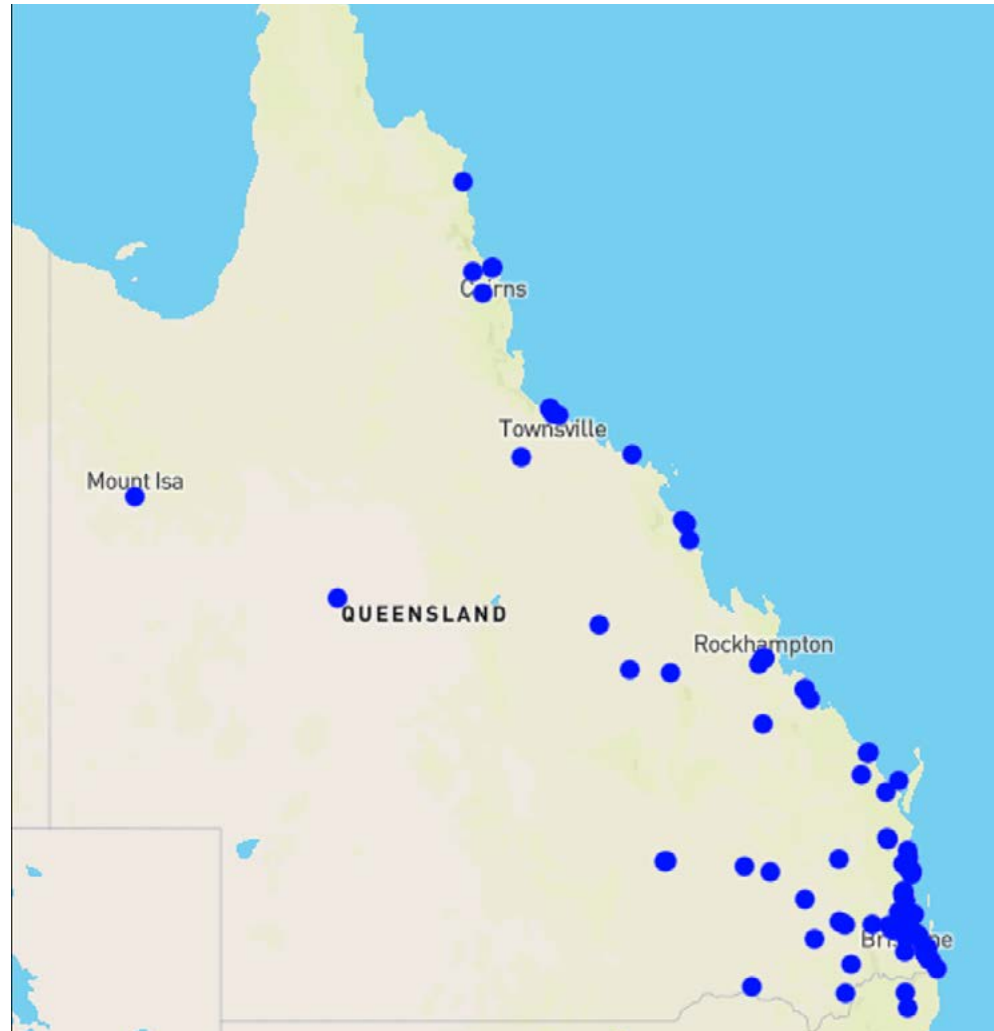

QLD

● Heavy Transport Sites