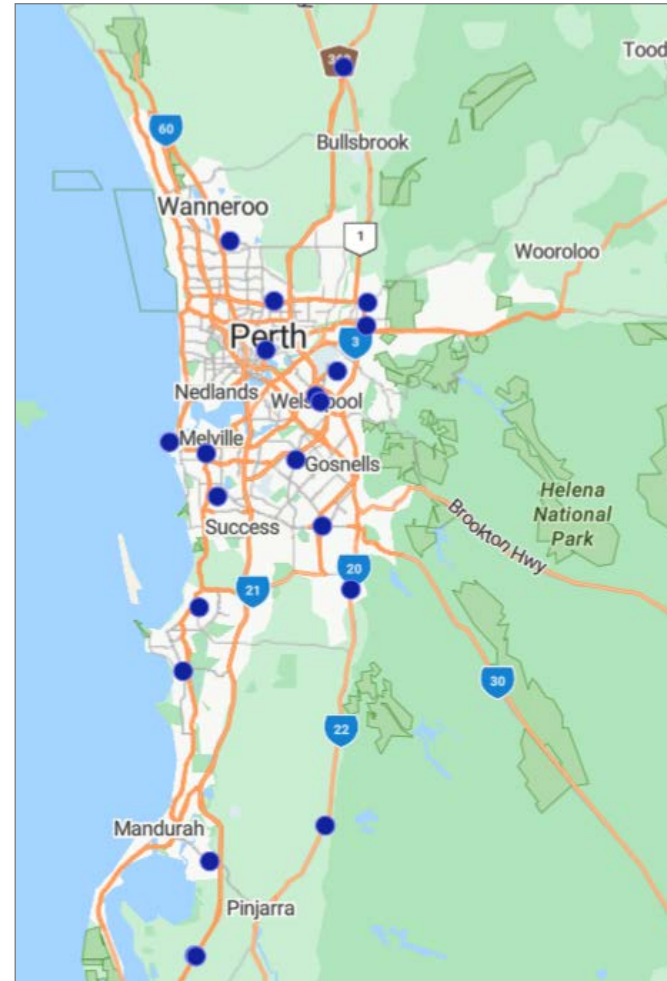

Triple Road Train

B-Double

Semi-Trailer/Rigid Vehicle

Ultra High Flow Pump

High Flow Pump

WA

LOCATION ID	LOCATION NAME	STATE	ADDRESS	PHONE	OPEN 24/7	24-HOUR OUTDOOR PAYMENT TERMINAL	FUEL PAY	ABBLUE PACK	ABBLUE BULK	CANOPY HEIGHT (M)	MAX TRUCK SIZE	PUMP TYPE	TRUCK PARKING	RESTAURANT	TAKEAWAY	DISABLED TOILET	TOILET	SHOWER	DRIVER LOUNGE
55240	ALBANY DIESEL STOP	WA	LOT 90 MENANG DRIVE	1800 240 398			-			5.6			-	-	-	-		-	-
55705	BIBRA LAKE DIESEL STOP	WA	5 COCOS DR	1800 240 398		-	-	-		5.5			-	-	-			-	-
55413	BUSSELTON	WA	BUSSELTON BY-PASS CNR STRELLY ST	08 97523563				-	-	4.2				-				-	-
55511	BYFORD	WA	SOUTH WEST HWY CNR NETTLETON RD	08 95251033		-	-			5.1				-				-	-
51300	CANNING VALE	WA	60 BANNISTER RD CNR CANVALE RD	08 9256 1005						5.4			-			-		-	-
55549	CARNARVON	WA	595 ROBINSON ST	08 9941 8140					-	3.7			-	-					-
55661	CARNARVON	WA	40 HARBOUR ROAD	08 99208000			-			NO CANOPY				-	-	-	-	-	-
55051	CARNARVON DIESEL STOP	WA	1014 NORTH WEST COASTAL HWY	08 99418140			-			4.3				-	-	-	-	-	-
55408	COOLGARDIE	WA	110-114 BAYLEY ST	08 9026 6540						5.5			-	-					-
55750	CUE ROADHOUSE	WA	CNR AUSTIN & MARSHALL STS	08 99631218			-			6.8						-			-
55573	DALWALLINU DEPOT WITH FRONT	WA	LOT 394 RAILWAY PARADE	08 96611244			-			NO CANOPY				-	-	-	-	-	-
50037	DEEPPDALE MERU OPT	WA	256 DEEPPDALE RD	08 9920 8000			-	-		NO CANOPY			-	-	-	-	-	-	-
55791	FITZROY CROSSING DIESEL STOP	WA	53 EMMANUEL WAY	1800 240 398		-	-			NO CANOPY			-	-	-	-	-	-	-
51001	FORREST HIGHWAY NORTH	WA	LOT 602 FORREST HIGHWAY	0437 543 983		-				5.5				-				-	-
51003	FORREST HIGHWAY SOUTH	WA	LOT 601 FORREST HIGHWAY	04 3707 3924						5.5				-				-	-