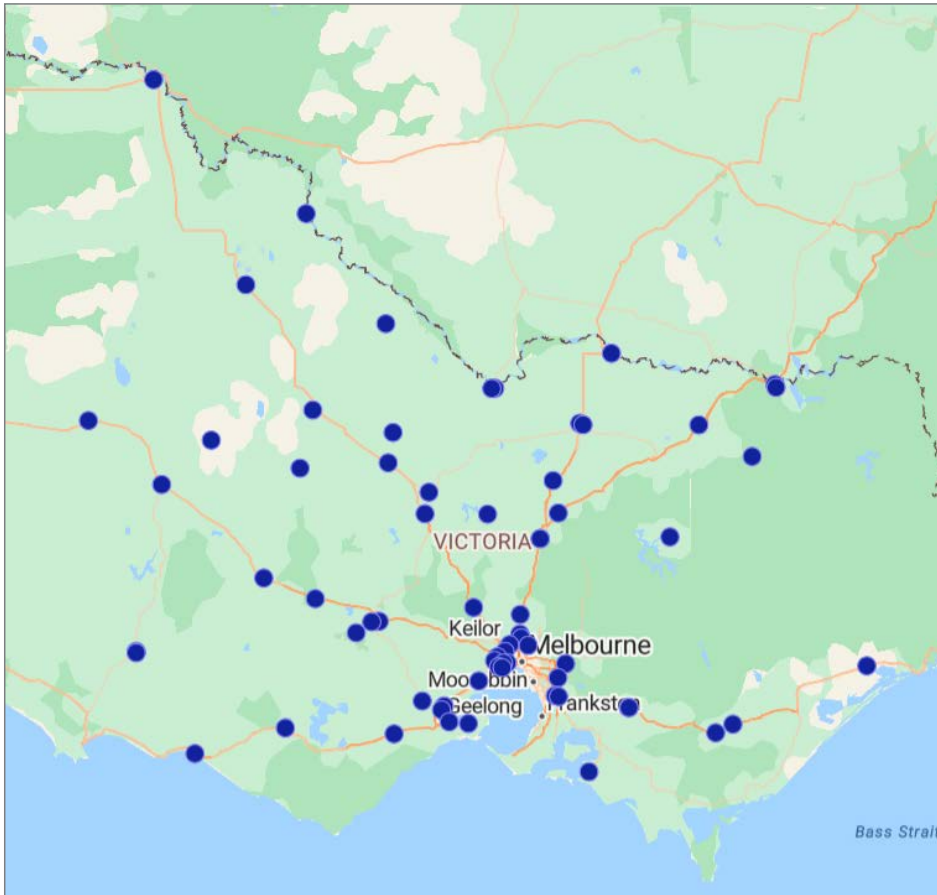

VIC

● Heavy Transport Sites