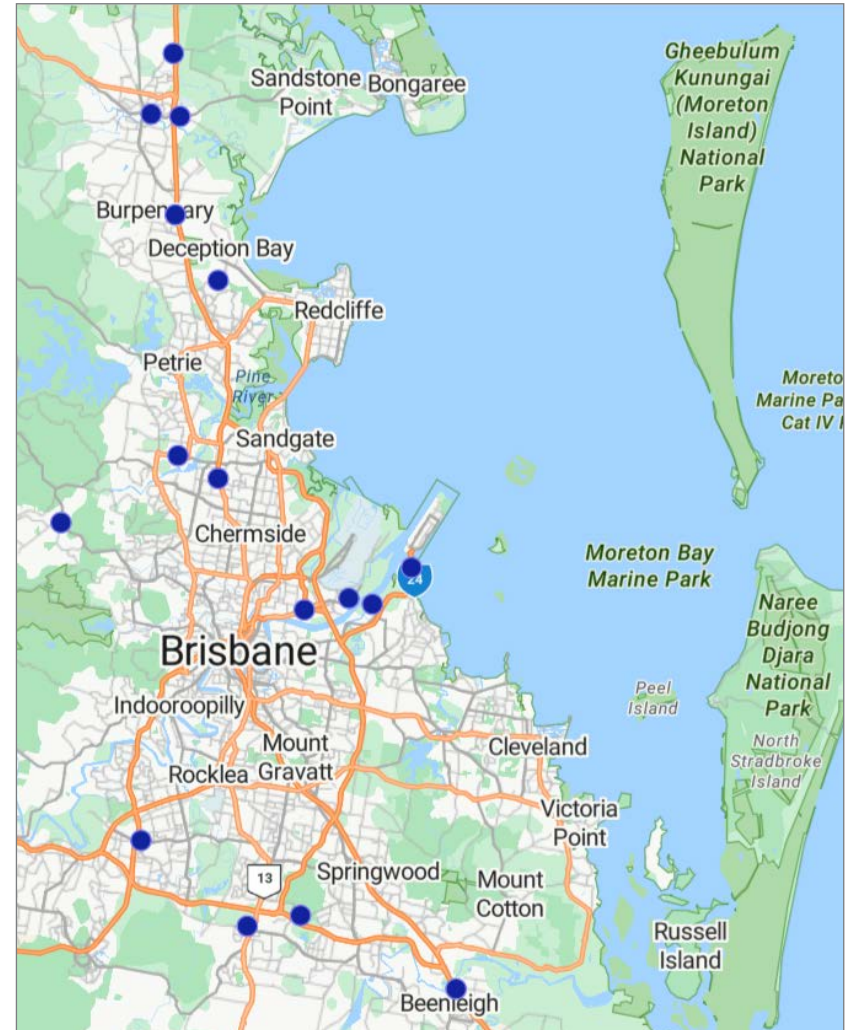

QLD

● Heavy Transport Sites