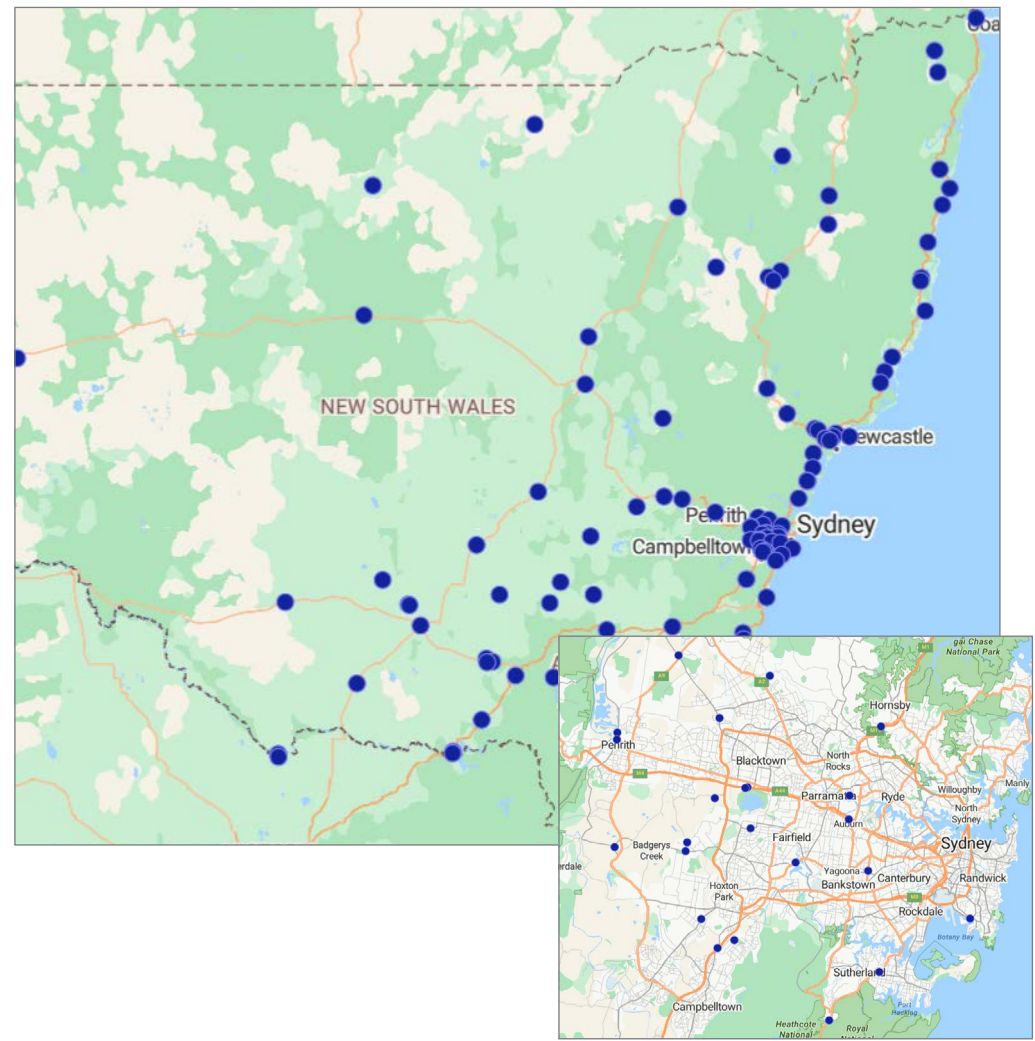

CONTENTS

1.0	AUSTRALIAN CAPITAL TERRITORY & NEW SOUTH WALES	4
1.1	NORTHERN TERRITORY & SOUTH AUSTRALIA	13
1.2	TASMANIA	17
1.3	QUEENSLAND	19
1.4	VICTORIA	26
1.5	WESTERN AUSTRALIA	32

ACT

NSW

LOCATION ID	LOCATION NAME	STATE	ADDRESS	PHONE	OPEN 24/7	24 HOUR OUTDOOR PAYMENT TERMINAL	FUEL PAY	ADBLUE PACK	ADBLUE BULK	CANOPY HEIGHT (M)	MAX TRUCK SIZE	PUMP TYPE	TRUCK PARKING	RESTAURANT	TAKEAWAY	DISABLED TOILET	TOILET	SHOWER	DRIVER LOUNGE
22050	HUME DIESEL STOP	ACT	TRALEE ST OFF THE MONARO HWY	1800 240 398			-			5.5				-	-	-	-	-	-
22546	KIPPAX HOLT	ACT	1 HARDWICK CRES	02 6254 0352	-	-		-	-	NO CANOPY			-	-		-		-	-

36206	ALBURY	NSW	127 NORTH ST	02 6041 3404			-	-	-	5.5				-		-		-	-
37395	ALBURY NORTH	NSW	79 UNION RD	02 6040 6177	-	-				5.5			-	-		-		-	-
22470	ARMIDALE	NSW	142 MARSH ST CNR BARNEY ST	02 6772 4000	-	-			-	NO CANOPY			-	-		-		-	-
22660	BANKSMEADOW DIESEL STOP	NSW	1-3 PENRHYN RD	1800 240 398		-	-			4.5			-	-		-		-	-
25565	BATEMANS BAY	NSW	2 PRINCES HWY CNR KINGS HWY	02 4472 1519						4.3			-	-				-	-
22714	BEGA DEPOT FRONT	NSW	36-40 LAGOON ST	02 6491 2800			-		-	NO CANOPY			-	-	-	-	-	-	-
22022	BERESFIELD	NSW	YANGAN AVENUE	02 4014 5330	-	-	-			4.5			-					-	-
22030	BERESFIELD NORTH	NSW	WEAKLEYS DR CNR BALOOK DR	02 40145322			-			4.5			-					-	-
25590	BLAYNEY OPT	NSW	3 MARIA STREET	02 6368 2634			-	-	-	NO CANOPY			-	-	-	-	-	-	-