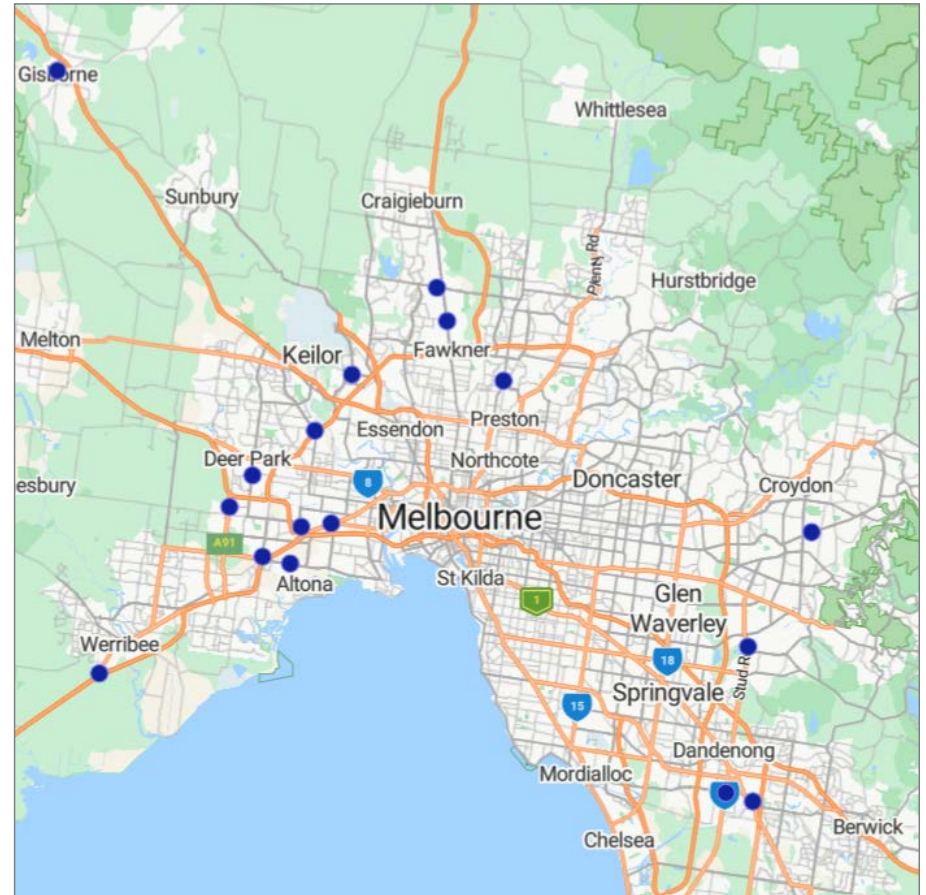

VIC

● Heavy Transport Sites