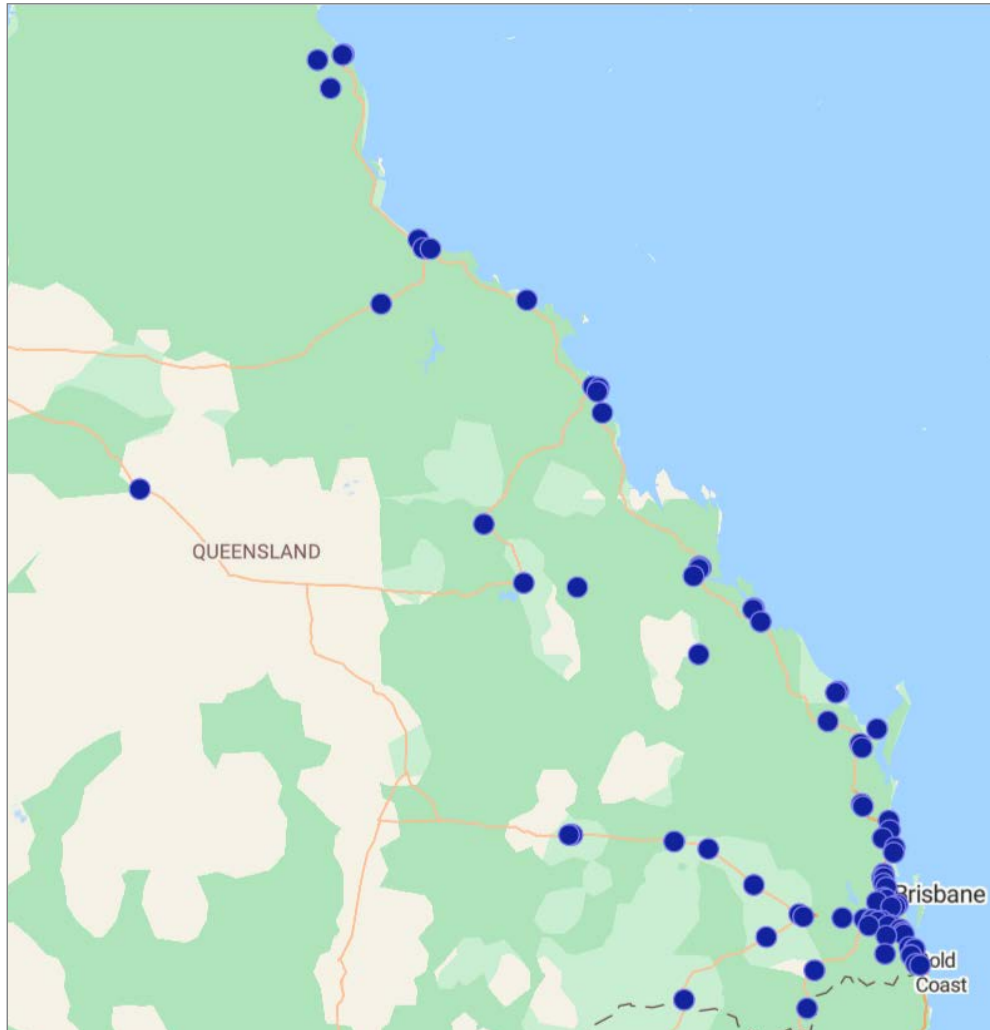

QLD

● Heavy Transport Sites